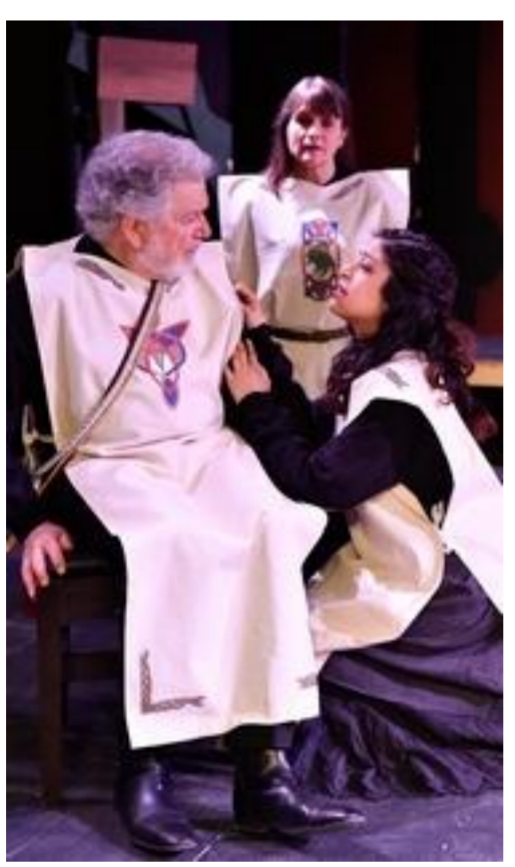

Icons for email, print, Facebook, Twitter, LinkedIn, Google+, Pinterest, and a share icon. Buttons for COMMENT (0), Recommend (0), and Tweet (0).

Zoom | Purchase this Photo

Joseph Stiliano as King Lear, Ariel Sargent as Cordelia, and Beth Bevins as Messenger Attendant, center, in a scene from Cape Ann Shakespeare Troupe's 'King Lear.' Wicked Local Staff Photo / David Sokol